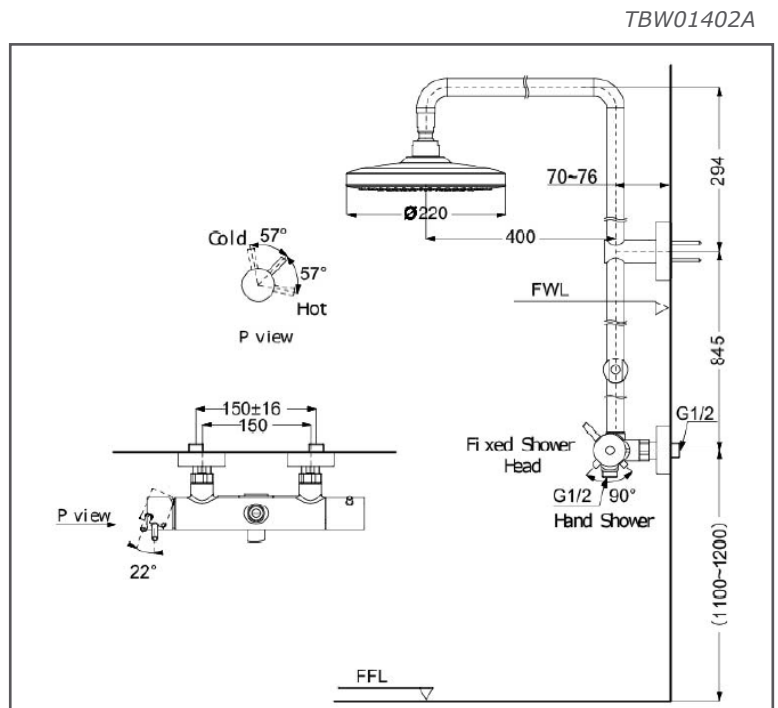

TOTO Shower Fittings

Thermostat Shower Column
w/ Shower Head (Round) (1 mode)

TBW01402A

FEATURES

- 1 mode function, Round shape over head shower (Comfort Wave)
- Safety with anti-drop mechanism
- SMA Thermostat valve with heat insulation

SPECIFICATIONS

- Water Pressure : 0.25 Mpa ~ 0.75 Mpa
- Finish : Chrome
- Dimension : Diameter - 220 mm
- Shape : Round

PARTS DESCRIPTION

- TBW01402A : Thermostat Shower Column Round Overhead Shower (w/ Mixer) (w/o Hand Shower and Spout) (1 mode)